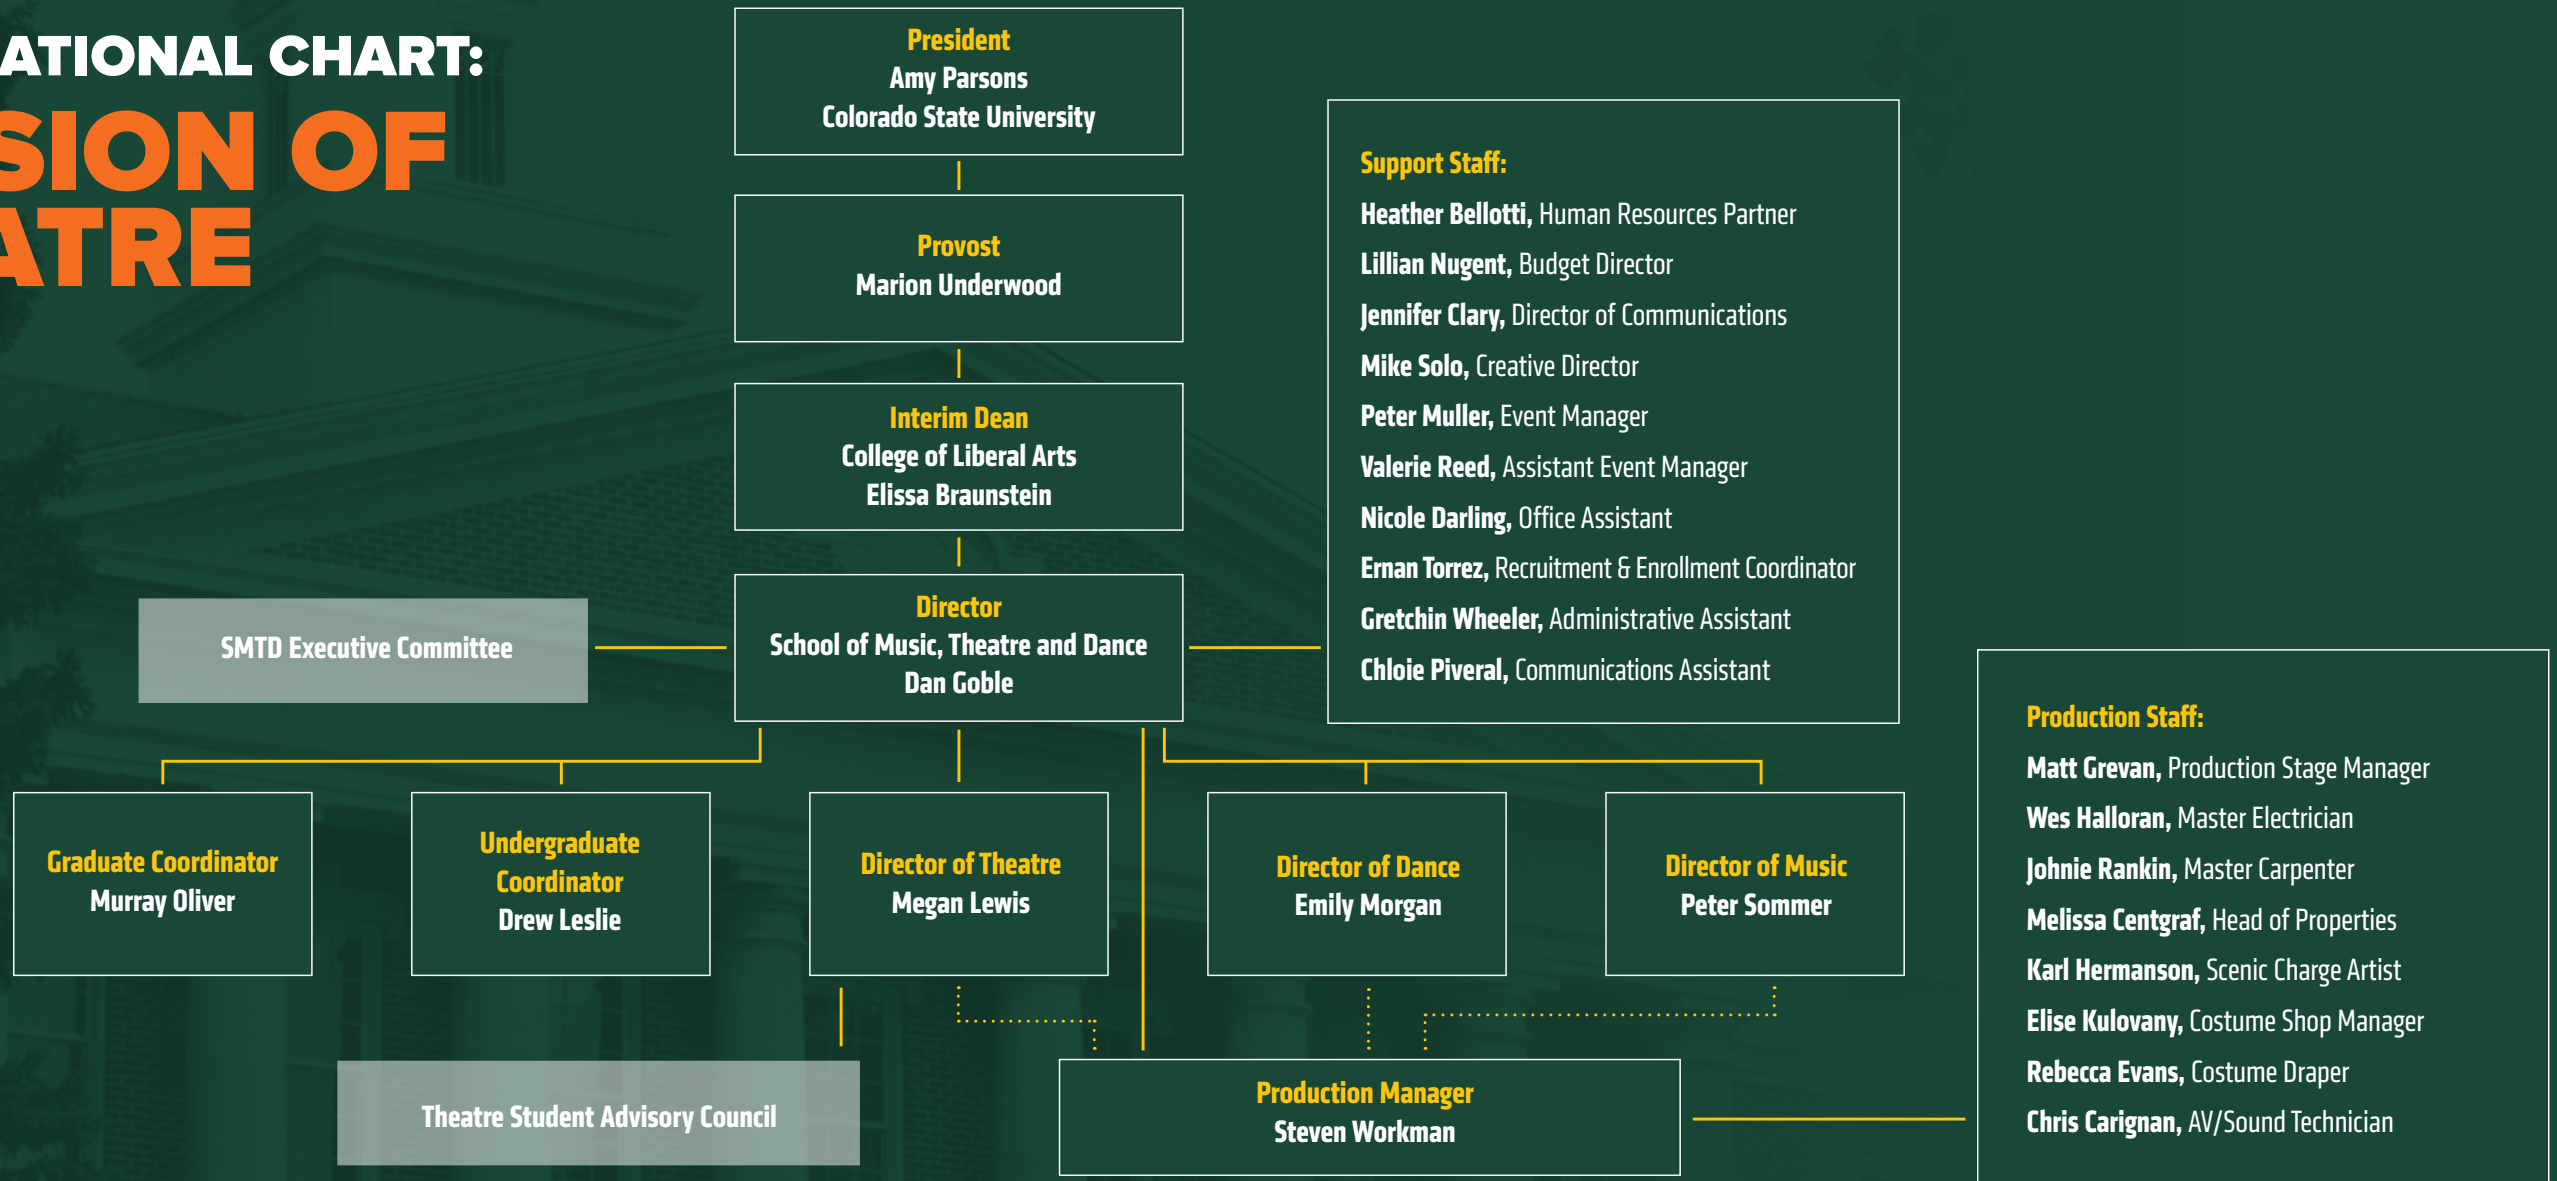

ORGANIZATIONAL CHART: DIVISION OF THEATRE

THEATRE FACULTY (TENURED, TENURE-TRACK, CCA)

Price Johnston,
Associate Professor
Lighting/Projection

Roger Hanna,
Associate Professor
Set Design

Saffron Henke,
Associate Professor
Performance

Megan Lewis
Associate Professor
Theatre History

Erin Carignan
Assistant Professor
Costume Design

Noah Racey
Assistant Professor
Musical Theatre

Javier Hurtado
Assistant Professor
Playwriting

Debbie Swann
Senior Instructor
Performance